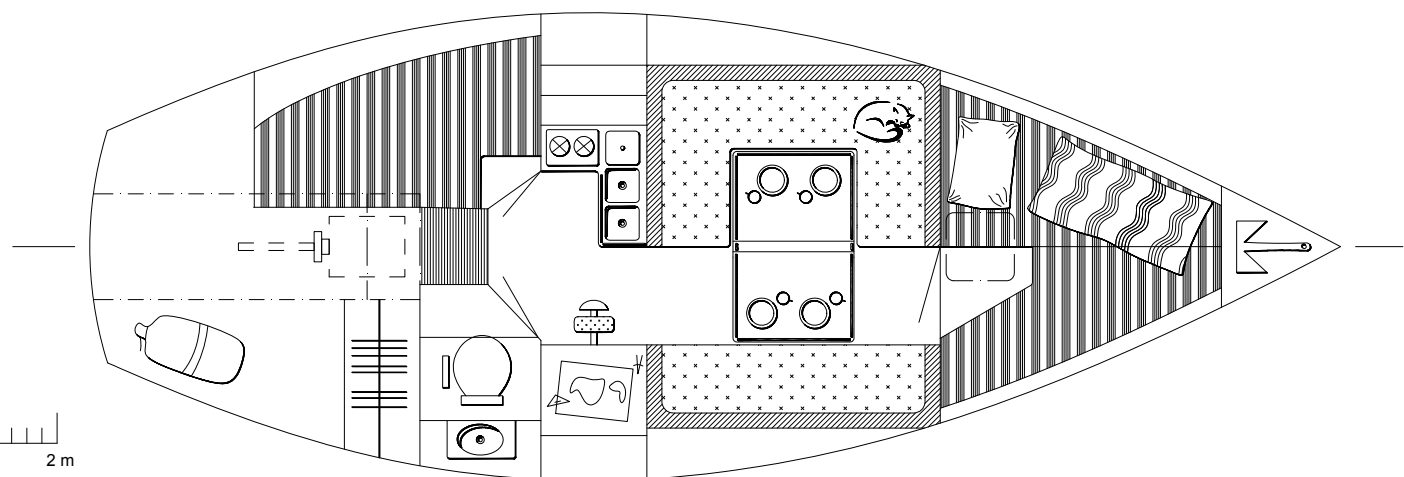

10 9 8 7 6 5 4 3 2 1 0 -1

Length overall:	8.49 m	Displacement:	3600 kg
Length on deck:	8.27 m	Ballast:	900 kg
Beam:	3.10 m	Weight (empty):	2900 kg
Draft:	1.59 m	Water capacity:	180 l
Length waterline:	6.77 m	Fuel capacity:	65 l
Sail area:	42 m ²	Sleeping capacity:	5